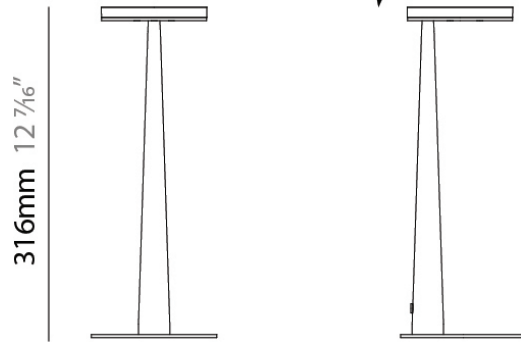

TYPE

NOTES

QUANTITY

DATE

GENERAL

Series: Bella
 Brand: Panzeri
 Division: Design
 Mounting Type: Portable
 Mounting Location: Table
 Subcategory: Task

PHYSICAL

Shape: Abstract
 Diameter (mm): 101
 Diameter (in): 4
 Height (mm): 316
 Height (in): 12 7/16
 Light Distribution: Adjustable / Direct
 Weight (kg): 0.853
 Weight (lbs): 1.88
 Diffuser: Opal - Acrylic
 Fixture Material: Aluminum Die Cast

OPTICAL

Optic°: Diffused
 Adjustability: Tilt 50°

RATINGS AND CERTIFICATIONS

Certified By: CSA Certified to UL and CSA Standards
 IP rating: IP20

Ø101mm 4"

50°

120mm 4 3/4"

LEGEND